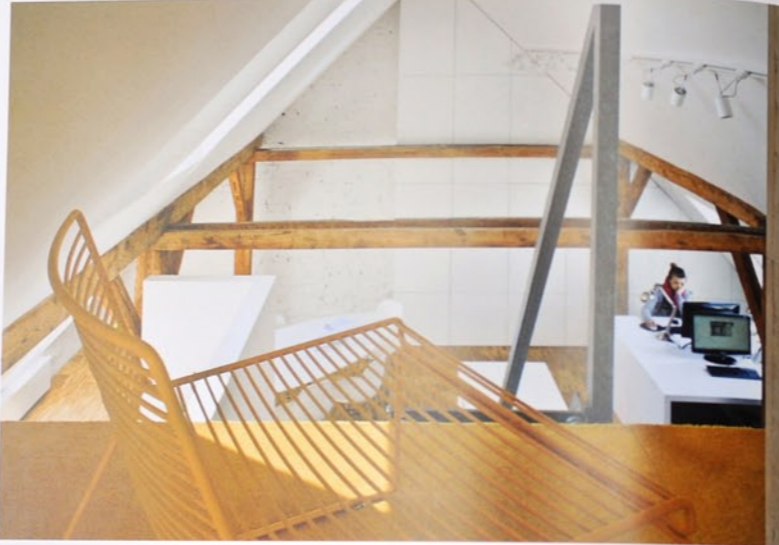

First floor
Conference area