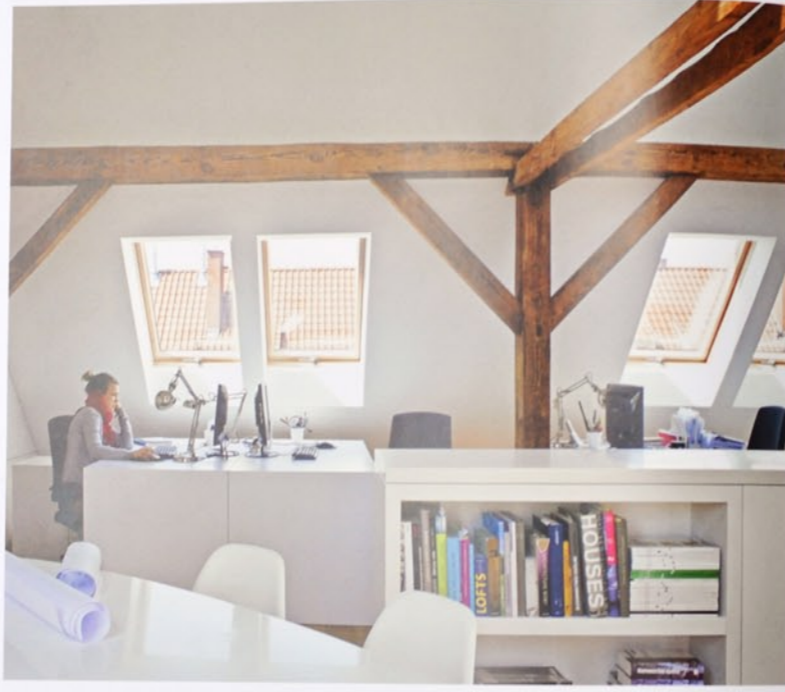

Workshop in the Attic

Poznań

Office
Stairs