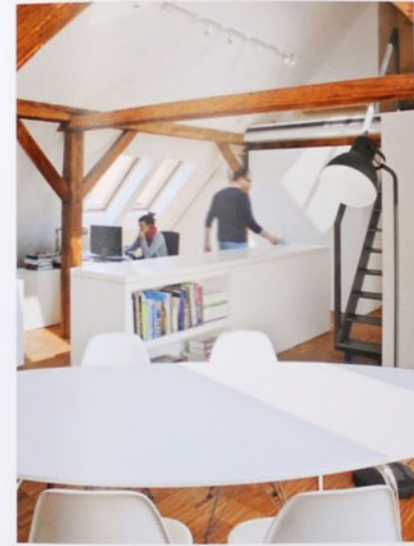

Hallway
Office
Floor plan